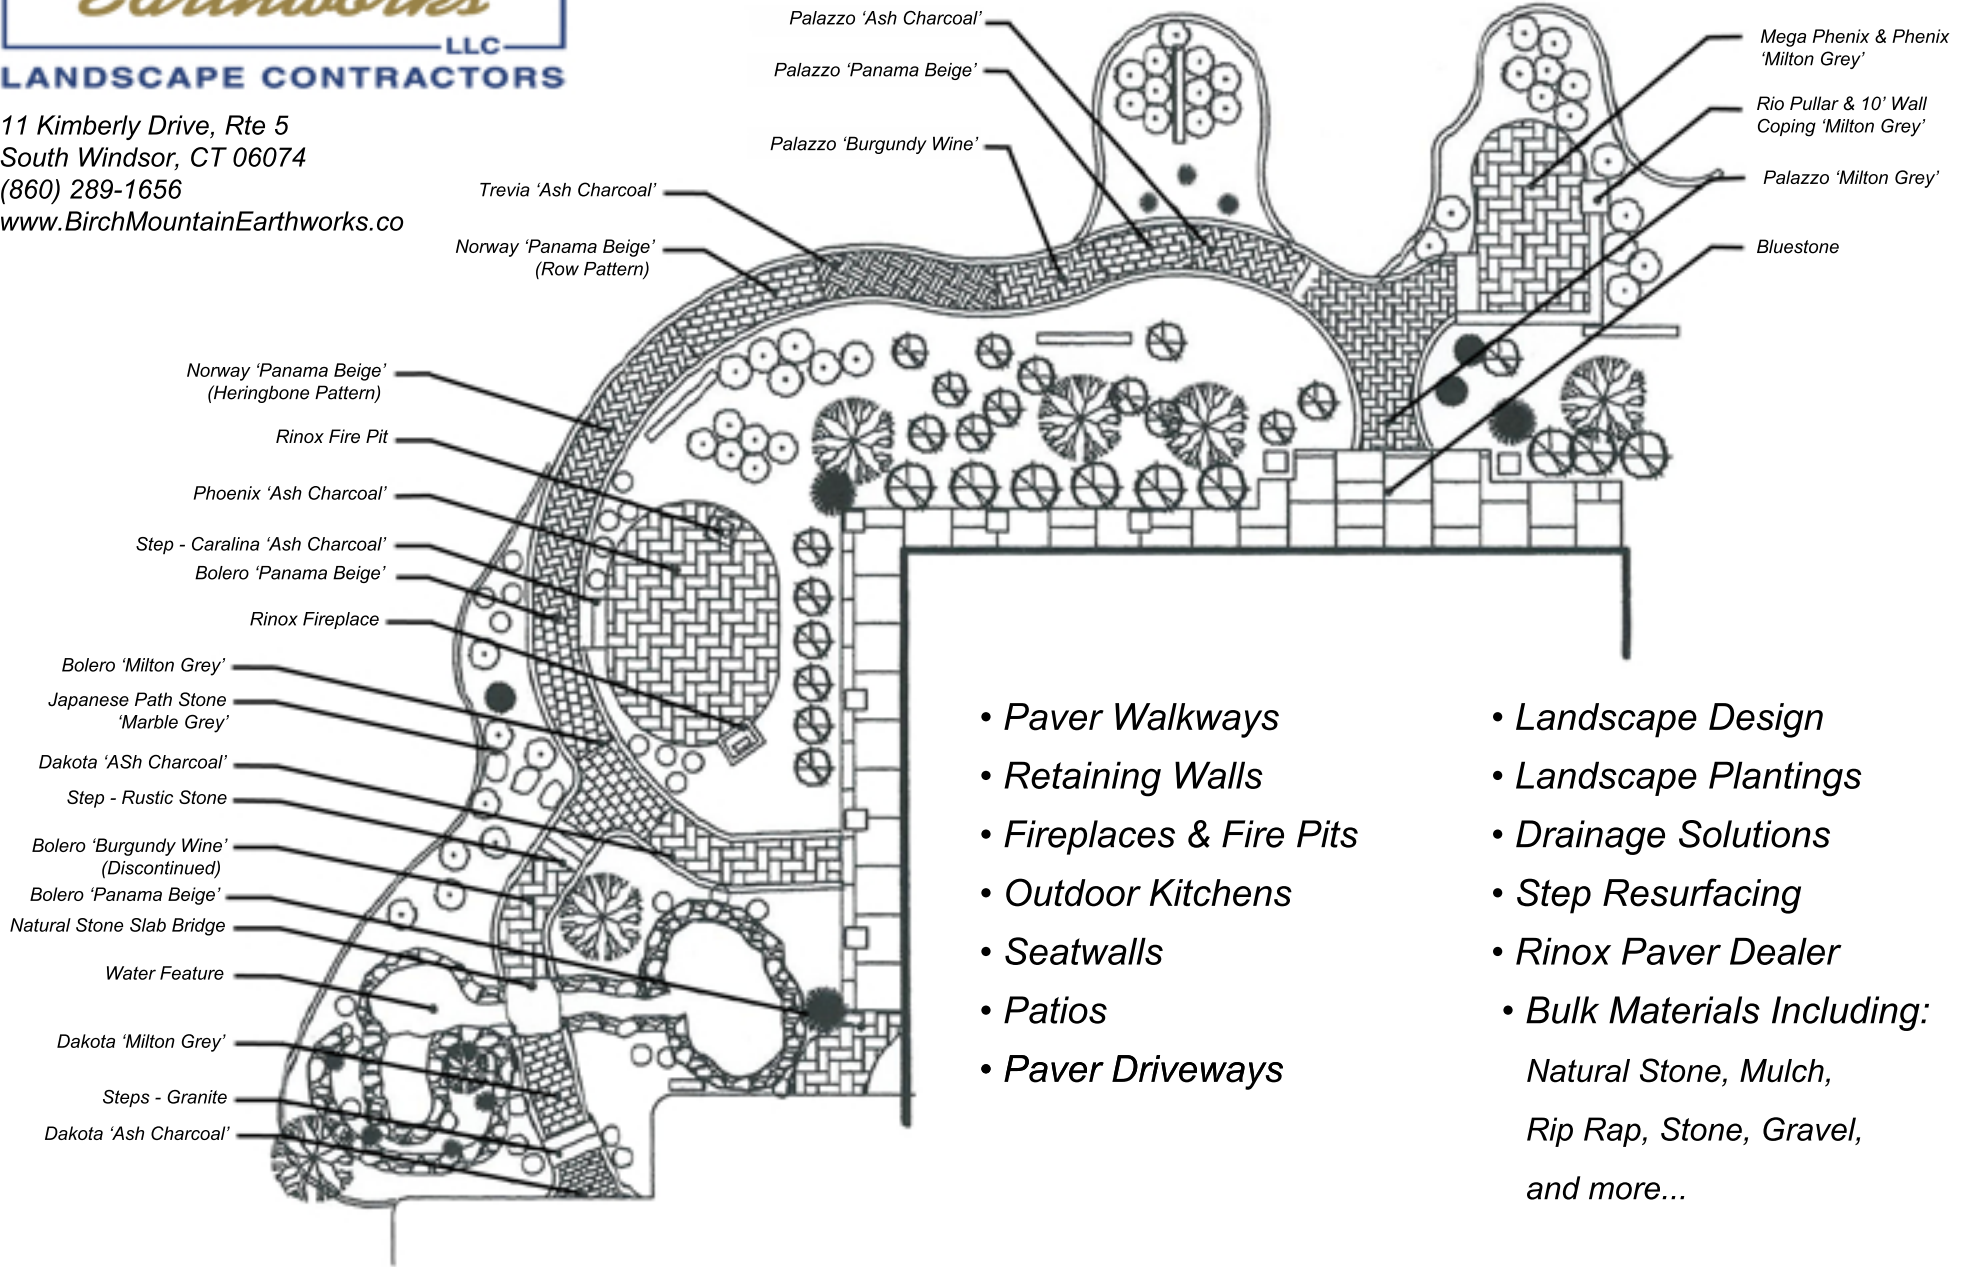

**BIRCH MOUNTAIN**  
*Earthworks*  
 LLC  
**LANDSCAPE CONTRACTORS**

11 Kimberly Drive, Rte 5  
 South Windsor, CT 06074  
 (860) 289-1656  
 www.BirchMountainEarthworks.co

- Paver Walkways
- Retaining Walls
- Fireplaces & Fire Pits
- Outdoor Kitchens
- Seatwalls
- Patios
- Paver Driveways

- Landscape Design
- Landscape Plantings
- Drainage Solutions
- Step Resurfacing
- Rinox Paver Dealer
- Bulk Materials Including:  
 Natural Stone, Mulch,  
 Rip Rap, Stone, Gravel,  
 and more...

**Come See Our Showroom on Rte 5 in South Windsor!**